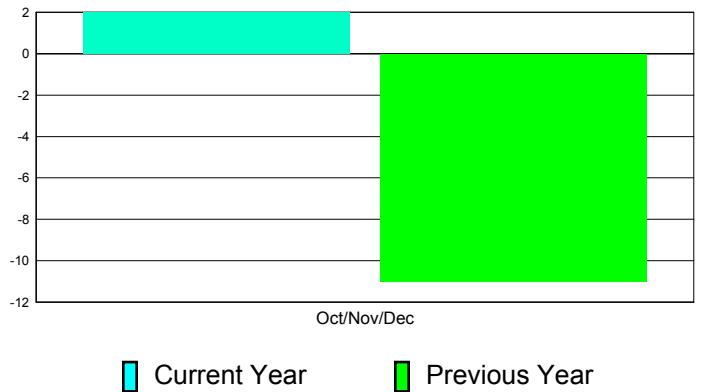

Membership Results 2011-2012

Goal, New, Dropped, Gain/Loss

Comparison of Club Gain/Loss

Current Year Compared to the Previous Year

Comparison of Membership Gain/Loss

Current Year Compared to the Previous Year

YTD Status Quo Clubs 2010-2011

Status Quo Clubs Compared to Status Quo Members

Gender Comparison 2010-2011

For District 110CW

Oct/Nov/Dec
■ Male ■ Female