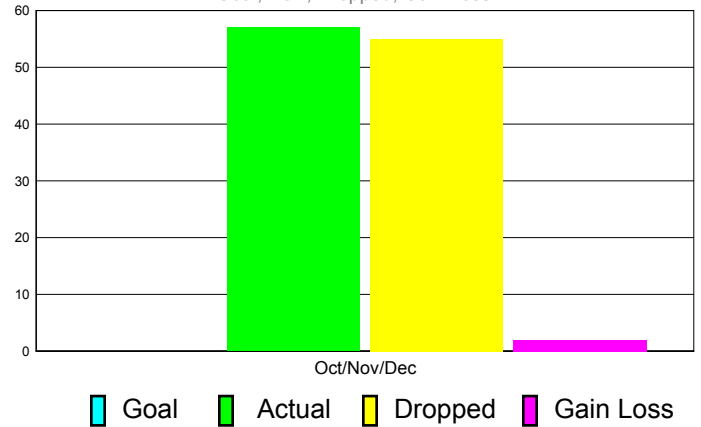

Club Results 2011-2012

Goal, New, Dropped, Gain/Loss

MEMBERSHIP

Membership Results
2011-2012

Membership
2010-2011

Month	Net Memb Goal	Actual New Memb	Actual Dropped Memb	Gain/Loss of Memb	Gain/ Loss of Memb
Oct/Nov/Dec	0	57	55	2	-11
Totals	0	57	55	2	-11

Membership Results 2011-2012

Goal, New, Dropped, Gain/Loss

Comparison of Club Gain/Loss

Current Year Compared to the Previous Year

Comparison of Membership Gain/Loss

Current Year Compared to the Previous Year